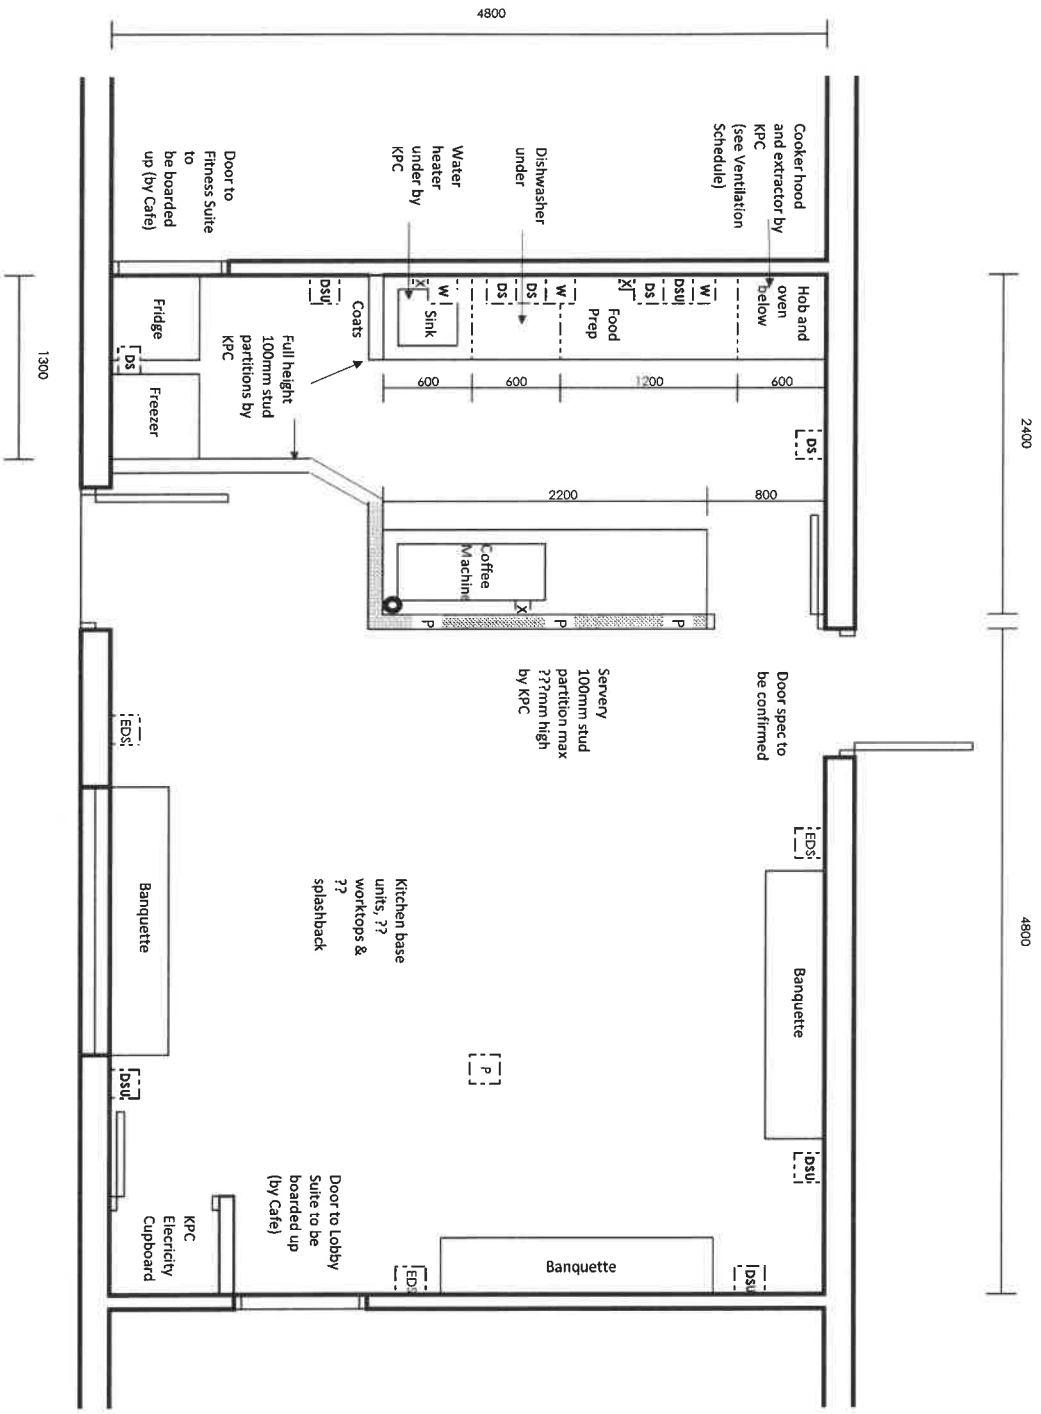

KPC Pavilion

Café - Proposed Fit Out - DRAFT

Date -

KEY

Water supply

Existing Double Socket

Double Socket

Double Socket including USB

Wall Light (IP45)

Pendant Light (IP65)

100mm diameter stud stack

FINISHES

Kitchen Walls ???

Splashback ???

Floors ???

Café Walls ???

Floors ???

NOTES

Dimensions approximate, to be verified on s